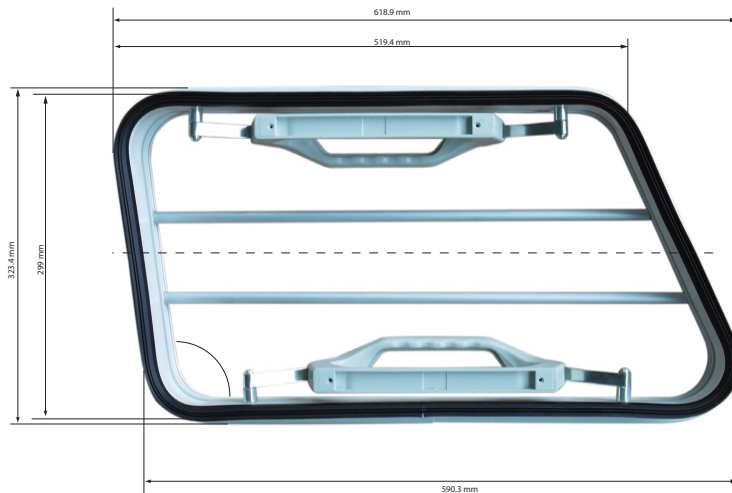

### Content:

- Frame and acrylic window
- Assembled optional (additional cost)
- Mounting frame made of aluminum, painted white
- Rubber between frame and acrylic window
- With 2 mounted aluminum safety bars (optionally)
- Opener for minimum ventilation (optionally)

### Versions:

- Smoke with bars - right
- Smoke with bars - left

Order-No.: S24501600

Order-No.: S24501700

Fig.: Trailer Window (right)